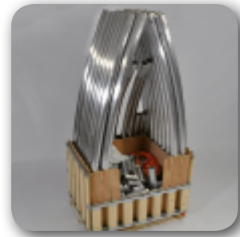

Innovation makes the difference

CROSSOVER™

An innovative tent structure

The CROSSOVER™ is an innovative tent concept that sets new standards in futuristic design. The CROSSOVER™ can be used OUTDOORS as a temporary, semi permanent or permanent canopy or INDOORS as exhibition stand.

CROSSOVER™ Notice the unique advantages

CROSSOVER™

An innovative tent structure

The CROSSOVER™ is a futuristic, innovative tent concept that sets new standards with regard to construction simplicity and transport volume. Can be used on hard- and soft surfaces or in the snow.

Quick to rig - < 75 minutes, 2 persons

Small to store and transport

Fully modular

Various side wall options

Canopy & walls are fully printable in very hi-resolution

Storm proof & TÜV certified

A range of accessories and options

Roof structure can support lights, screens and audio up to 400 kgs

Create your village by extending with
Crossover M or another Hexadome

100 m²
HEXADOME™
Heigh 534 cm. Height opening 216 cm.

Rig in 5 to 10 minutes by 2 persons