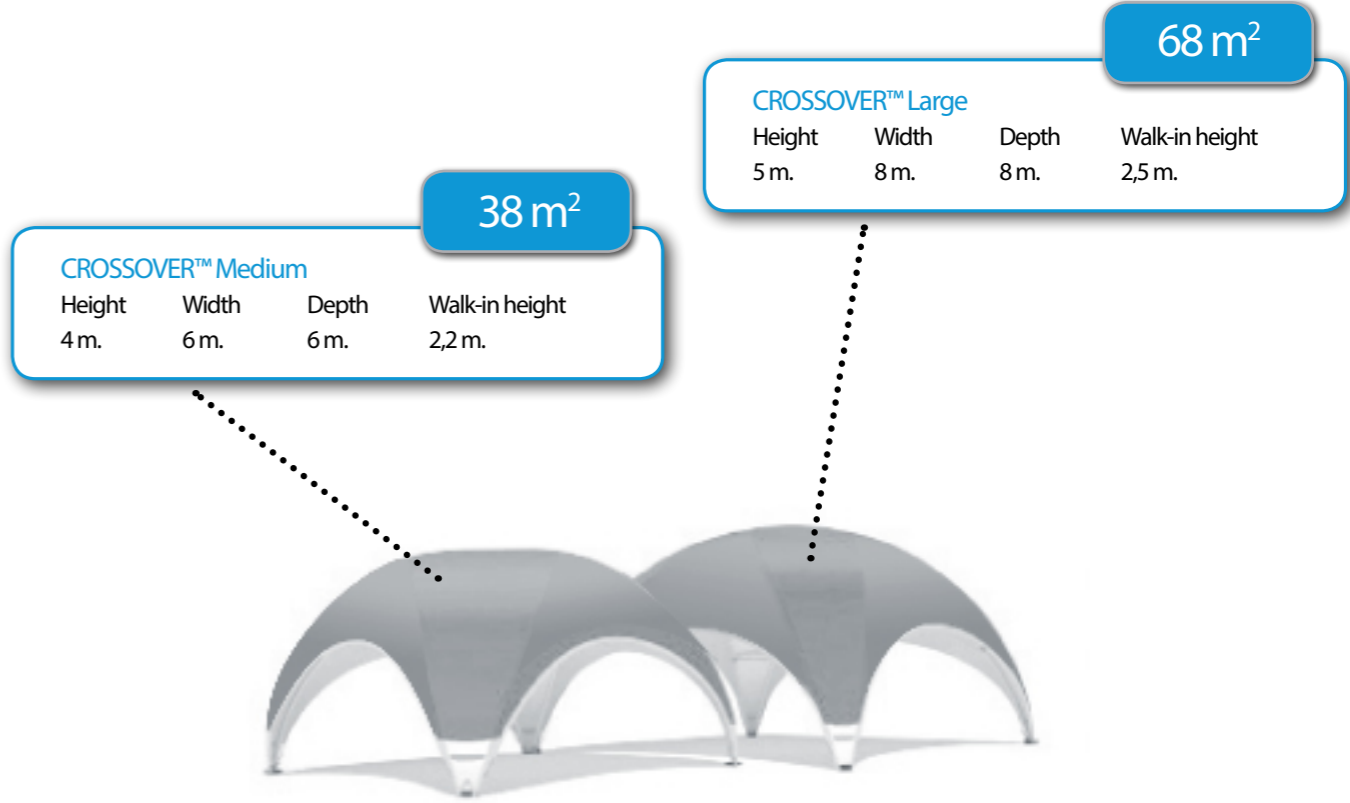

Innovation makes the difference

CROSSOVER™

An innovative tent structure

The CROSSOVER™ is an innovative tent concept that sets new standards in futuristic design. The CROSSOVER™ can be used OUTDOORS as a temporary, semi permanent or permanent canopy or INDOORS as exhibition stand.

CROSSOVER™ Notice the unique advantages

CROSSOVER™

An innovative tent structure

The CROSSOVER™ is a futuristic, innovative tent concept that sets new standards with regard to construction simplicity and transport volume. Can be used on hard- and soft surfaces or in the snow.

Roof structure can support lights, screens and audio up to 400 kgs

Create your village by extending with
Crossover M or another Hexadome

100 m²
HEXADOME™
Heigh 534 cm. Height opening 216 cm.

Rig in 5 to 10 minutes by 2 persons

17 m²

LOUNGER™ Medium

Width	Length	Height	Height opening
414 cm.	414 cm.	337 cm.	243 cm.

26 m²

LOUNGER™ Large

Width	Length	Height	Height opening
518 cm.	518 cm.	360 cm.	243 cm.

Makes the difference **LOUNGER™**