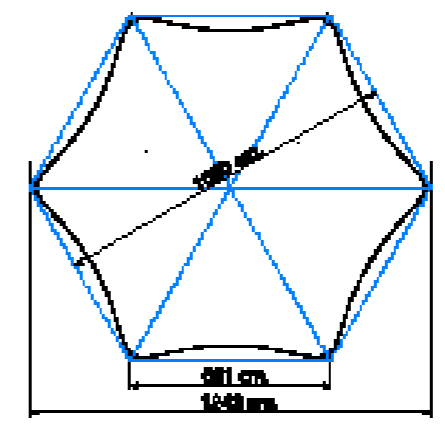

Roof structure can support lights, screens and audio up to 400 kgs

Create your village by extending with
Crossover M or another Hexadome

100 m²
HEXADOME™
Heigh 534 cm. Height opening 216 cm.

Rig in 5 to 10 minutes by 2 persons

17 m²

LOUNGER™ Medium

Width	Length	Height	Height opening
414 cm.	414 cm.	337 cm.	243 cm.

26 m²

LOUNGER™ Large

Width	Length	Height	Height opening
518 cm.	518 cm.	360 cm.	243 cm.

Makes the difference **LOUNGER™**