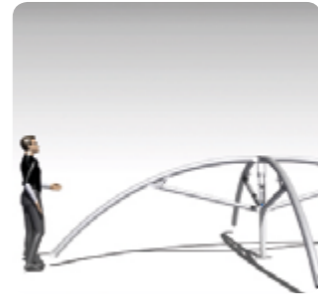

Innovation makes the difference

CROSSOVER™

An innovative tent structure

The CROSSOVER™ is an innovative tent concept that sets new standards in futuristic design. The CROSSOVER™ can be used OUTDOORS as a temporary, semi permanent or permanent canopy or INDOORS as exhibition stand.

(semi) Permanent canopy for terrace, garden and beach

Excellent communicator! product presentation and brand activation

Perfect for events and rental private, sport, business events

Indoor eyecatcher innovative tradeshow stand, or shop in shop canopy

CROSSOVER™ Notice the unique advantages

CROSSOVER™

An innovative tent structure

The CROSSOVER™ is a futuristic, innovative tent concept that sets new standards with regard to construction simplicity and transport volume. Can be used on hard- and soft surfaces or in the snow.

17 m²

LOUNGER™ Medium

Width	Length	Height	Height opening
414 cm.	414 cm.	337 cm.	243 cm.

26 m²

LOUNGER™ Large

Width	Length	Height	Height opening
518 cm.	518 cm.	360 cm.	243 cm.

Makes the difference **LOUNGER™**