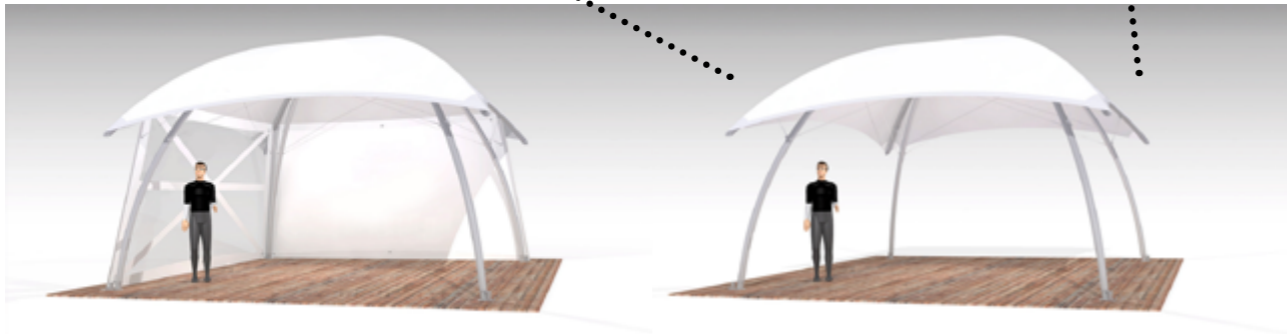

Innovation makes the difference

CROSSOVER™

An innovative tent structure

The CROSSOVER™ is an innovative tent concept that sets new standards in futuristic design. The CROSSOVER™ can be used OUTDOORS as a temporary, semi permanent or permanent canopy or INDOORS as exhibition stand.

(semi) Permanent canopy for terrace, garden and beach

Excellent communicator! product presentation and brand activation

Perfect for events and rental private, sport, business events

Indoor eyecatcher innovative tradeshow stand, or shop in shop canopy

CROSSOVER™ Notice the unique advantages

CROSSOVER™

An innovative tent structure

The CROSSOVER™ is a futuristic, innovative tent concept that sets new standards with regard to construction simplicity and transport volume. Can be used on hard- and soft surfaces or in the snow.

17 m²

LOUNGER™ Medium

Width	Length	Height	Height opening
414 cm.	414 cm.	337 cm.	243 cm.

26 m²

LOUNGER™ Large

Width	Length	Height	Height opening
518 cm.	518 cm.	360 cm.	243 cm.

Makes the difference **LOUNGER™**